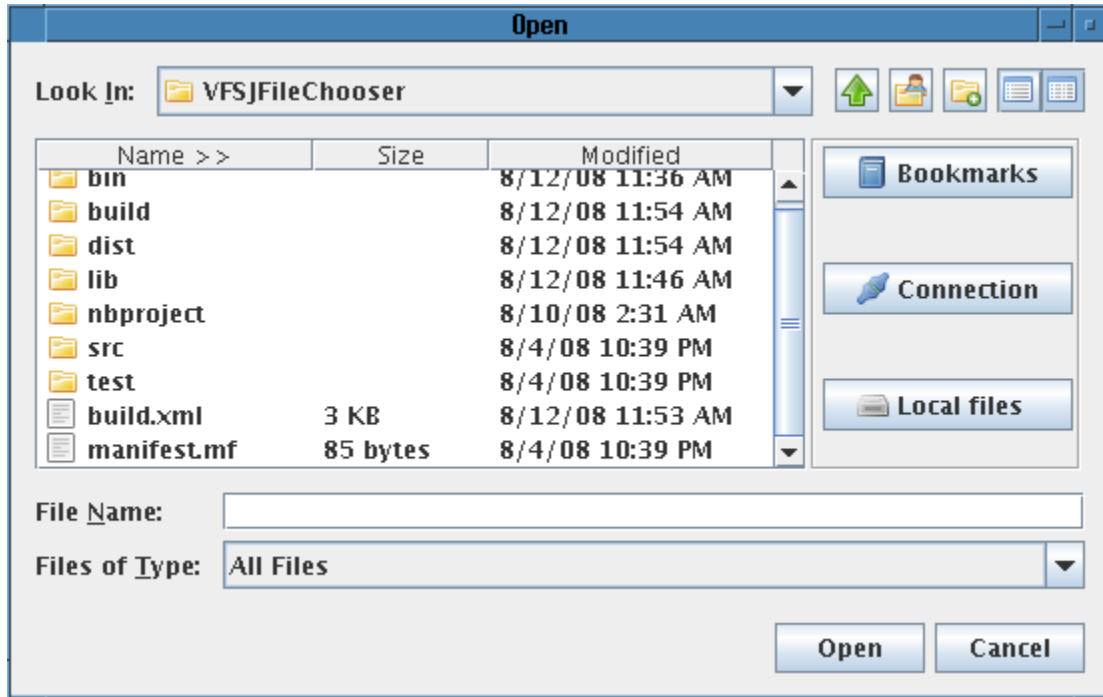

VFSJFileChooser screenshots

VFSJFileChooser screenshots VFSJFileChooser screenshots index, follow

Table of contents

1 FTP Browsing.....	2
2 An accessory panel.....	3
3 Bookmarks.....	4
4 Connection dialog.....	5

1 FTP Browsing

2 An accessory panel

3 Bookmarks

4 Connection dialog

Connect to server (Information added to bookmarks for now)

Host

Port number

Protocol ▼